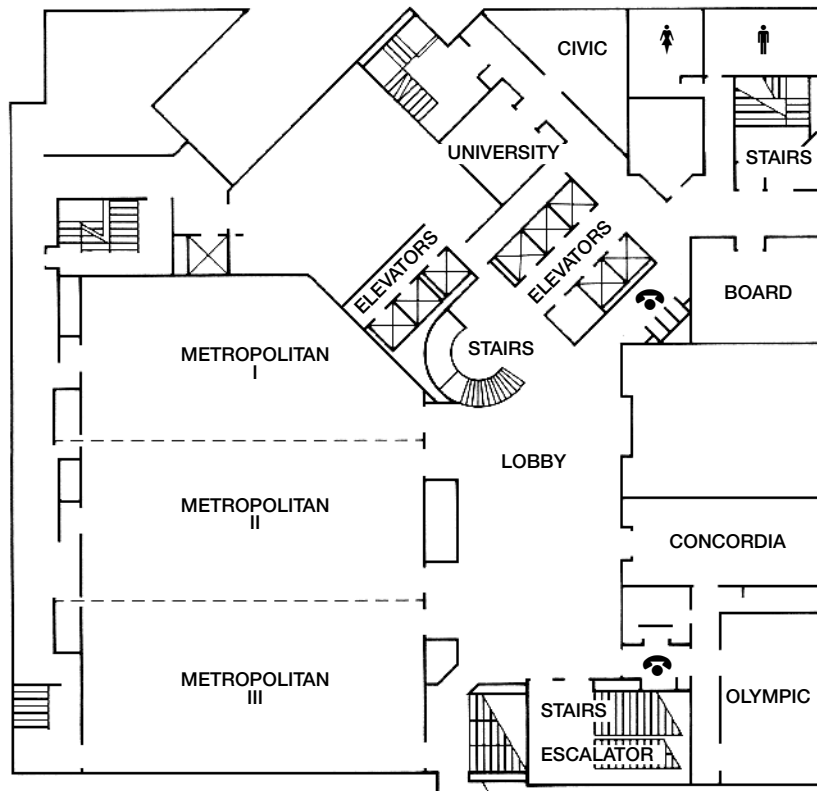

2002 MRS Spring Meeting Hotel Layouts

ARGENT HOTEL • 2nd FLOOR

ARGENT HOTEL • 3rd FLOOR

2002 MRS Spring Meeting Hotel Layouts

SAN FRANCISCO MARRIOTT HOTEL • GOLDEN GATE LEVEL (1 Level Below Lobby)

SAN FRANCISCO MARRIOTT HOTEL • SALON LEVEL (2 Levels Below Lobby)