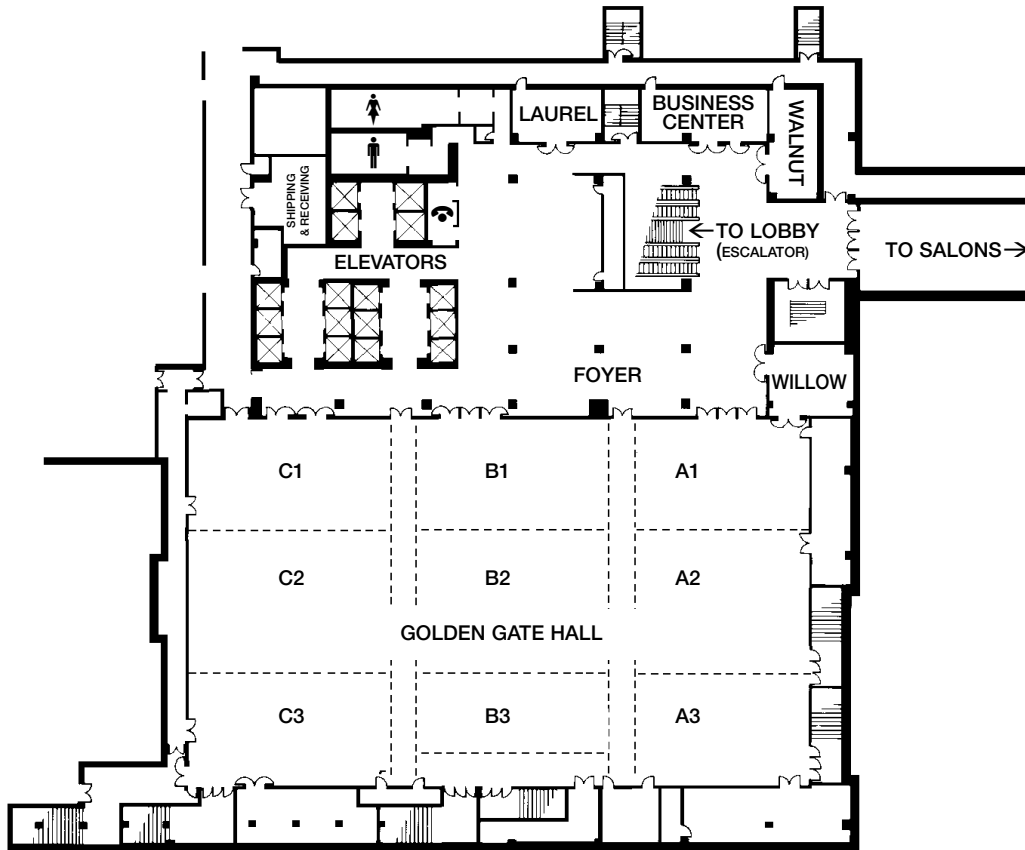

2002 MRS Spring Meeting Hotel Layouts

ARGENT HOTEL • 2nd FLOOR

ARGENT HOTEL • 3rd FLOOR

2002 MRS Spring Meeting Hotel Layouts

SAN FRANCISCO MARRIOTT HOTEL • GOLDEN GATE LEVEL (1 Level Below Lobby)

SAN FRANCISCO MARRIOTT HOTEL • SALON LEVEL (2 Levels Below Lobby)