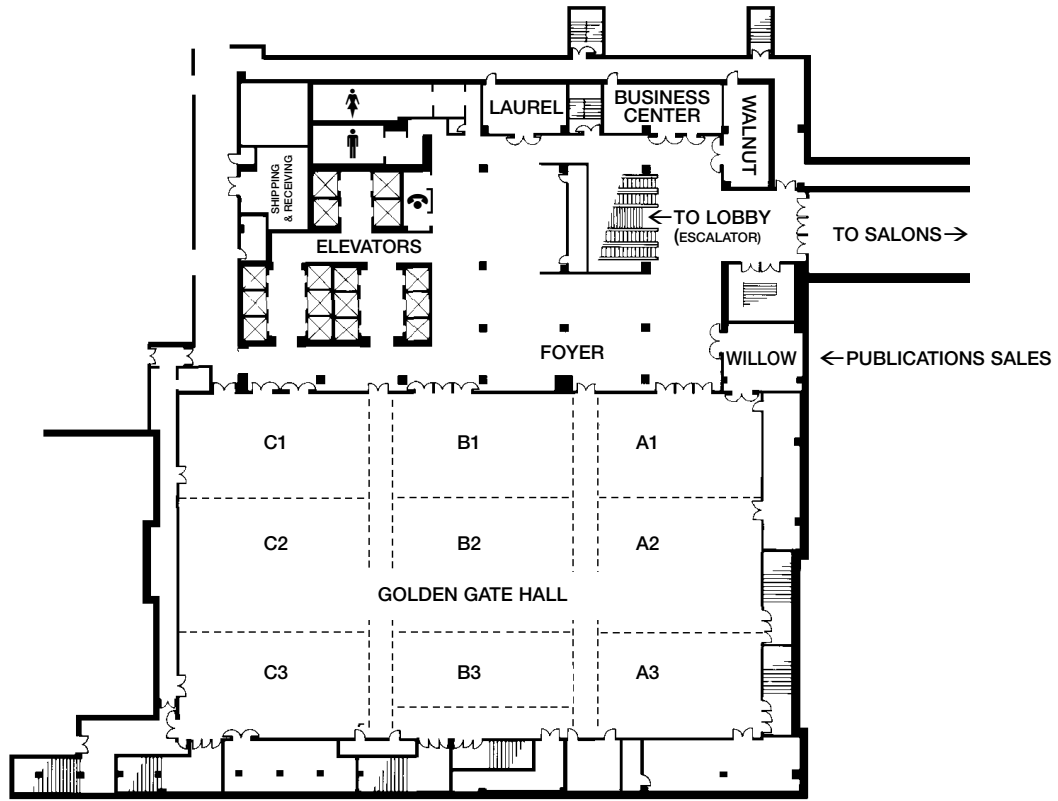

2001 MRS Spring Meeting Hotel Layouts

Argent Hotel ♦ 2nd Floor

Argent Hotel ♦ 3rd Floor

2001 MRS Spring Meeting Hotel Layouts

San Francisco Marriott Hotel ♦ Golden Gate Level (1 level below lobby)

San Francisco Marriott Hotel ♦ Salon Level (2 levels below lobby)